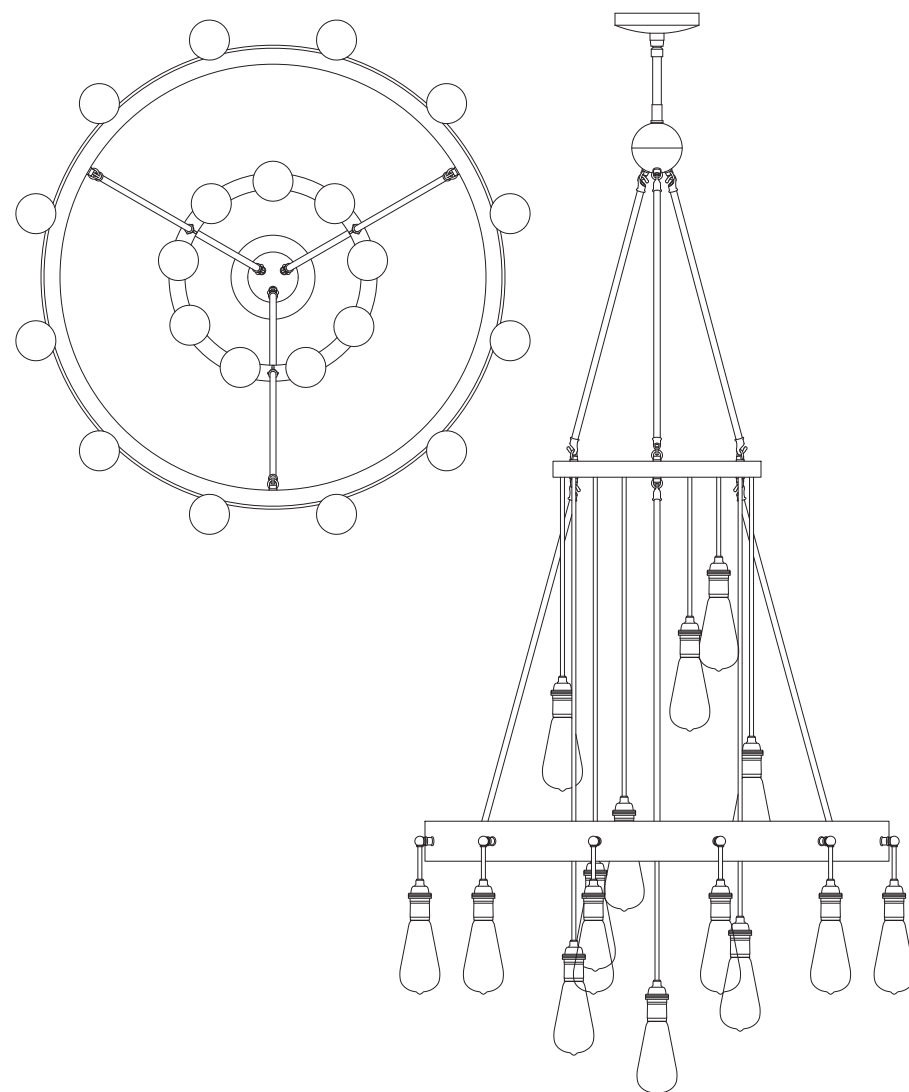

## STARDROP | 24

**Ring:** 24" diameter

**Height:**\* 77½" (3" downrod)

**Socket:** 21 x Medium Base

## STARDROP | 29

**Ring:** 29" diameter

**Height:**\* 92½" (3" downrod)

**Socket:** 21 x Medium Base

# STARDROP (tall)

by JON SARRIUGARTE | FORM & REFORM

**\*Height:** is from top of canopy to lowest socket (without bulbs)

**Stem:** shown with minimum height, and can be made longer

**Scale:** ¾" = 1' when printed on 11x17

## STARDROP | 19

**Ring:** 19" diameter  
**Height:**\* 46" (3" downrod)  
**Socket:** 18 x Medium Base