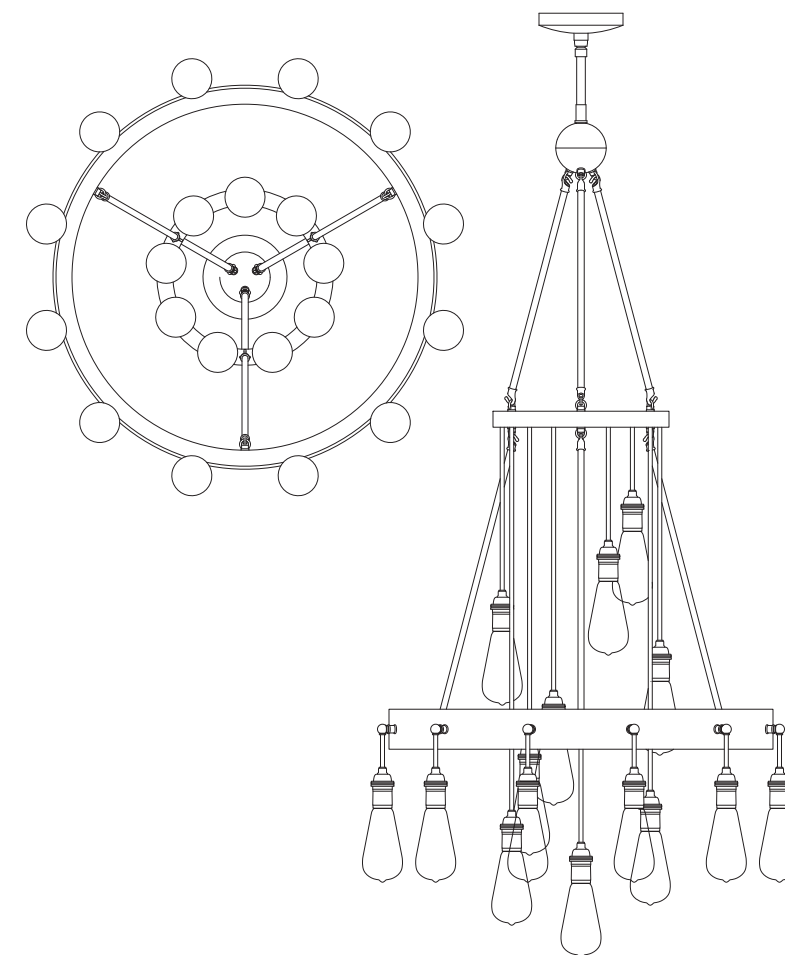

## STARDROP | 29

**Ring:** 29" diameter

**Height:**\* 92½" (3" downrod)

**Socket:** 21 x Medium Base

# STARDROP (tall)

by JON SARRIUGARTE | FORM & REFORM

**\*Height:** is from top of canopy to lowest socket (without bulbs)

**Stem:** shown with minimum height, and can be made longer

**Scale:** ¾" = 1' when printed on 11x17

## STARDROP | 19

**Ring:** 19" diameter  
**Height:**\* 46" (3" downrod)  
**Socket:** 18 x Medium Base

## STARDROP | 29

**Ring:** 29" diameter  
**Height:**\* 63" (3" downrod)  
**Socket:** 21 x Medium Base