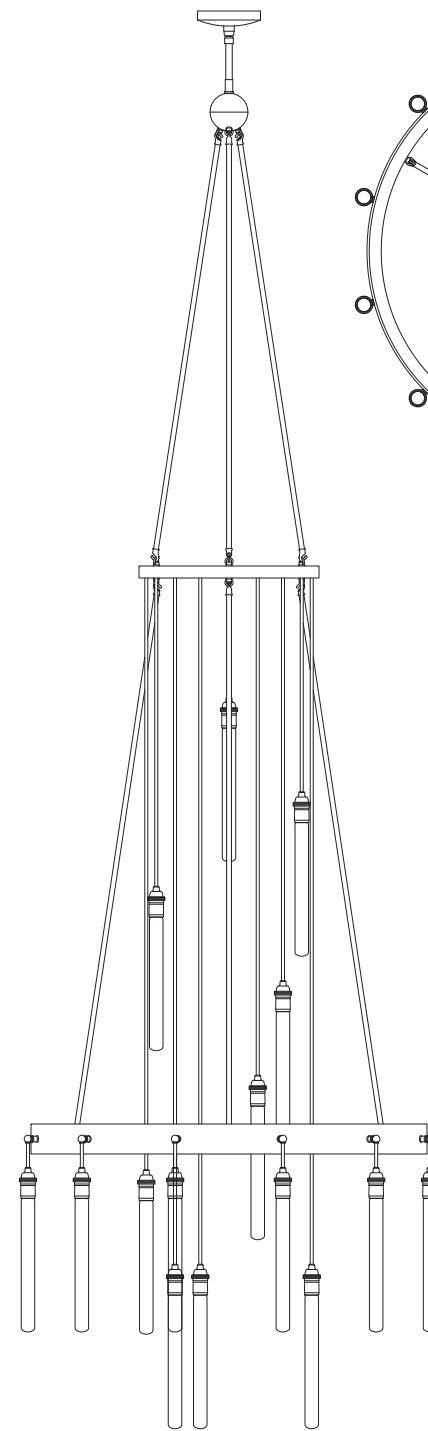

## STARDROP | 19

**Ring:** 19" diameter

**Height:**\* 66½" (3" downrod)

**Socket:** 18 x Medium Base

## STARDROP | 24

**Ring:** 24" diameter

**Height:**\* 77½" (3" downrod)

**Socket:** 21 x Medium Base

## STARDROP | 33

**Ring:** 33" diameter

**Height:**\* 107" (3" downrod)

**Socket:** 21 x Medium Base

## STARDROP | 29

**Ring:** 29" diameter

**Height:**\* 92½" (3" downrod)

**Socket:** 21 x Medium Base