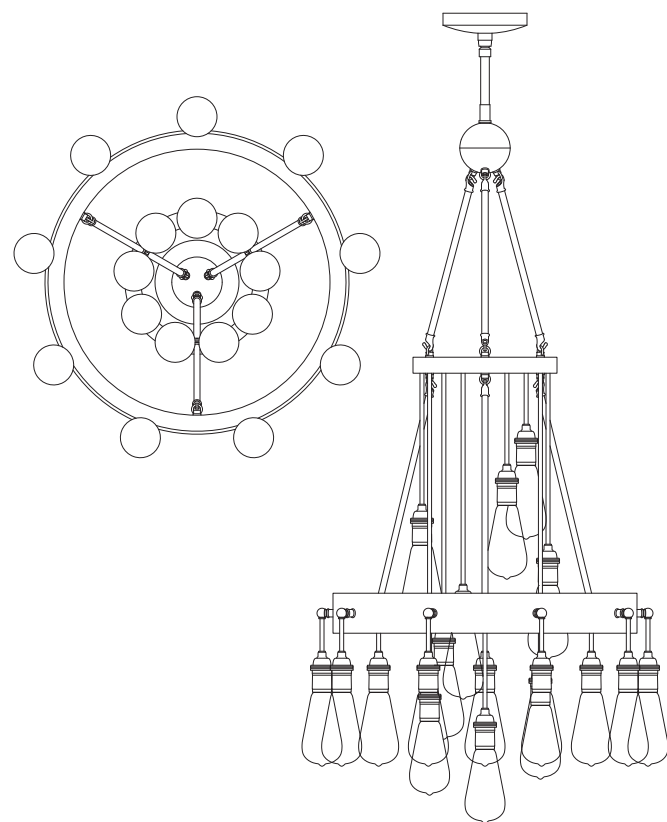

STARDROP | 19

Ring: 19" diameter
Height:* 46" (3" downrod)
Socket: 18 x Medium Base

STARDROP | 29

Ring: 29" diameter
Height:* 63" (3" downrod)
Socket: 21 x Medium Base

STARDROP | 24

Ring: 24" diameter
Height:* 54½" (3" downrod)
Socket: 21 x Medium Base

STARDROP (short)

by JON SARRIUGARTE | FORM & REFORM

*Height: is from top of canopy to lowest socket (without bulbs)
Stem: shown with minimum height, and can be made longer

Scale: 1"=1' when printed on 11x17

Ring Finishes: Firescale, Patina, Gun Blue; for other finishes, please refer to finish cutsheet
Socket Finishes: Oil-rubbed Bronze, Antique Brass, Live Brass; for other finishes, please refer to finish cutsheet

+1 510 444 7007 jon@formandreform.com