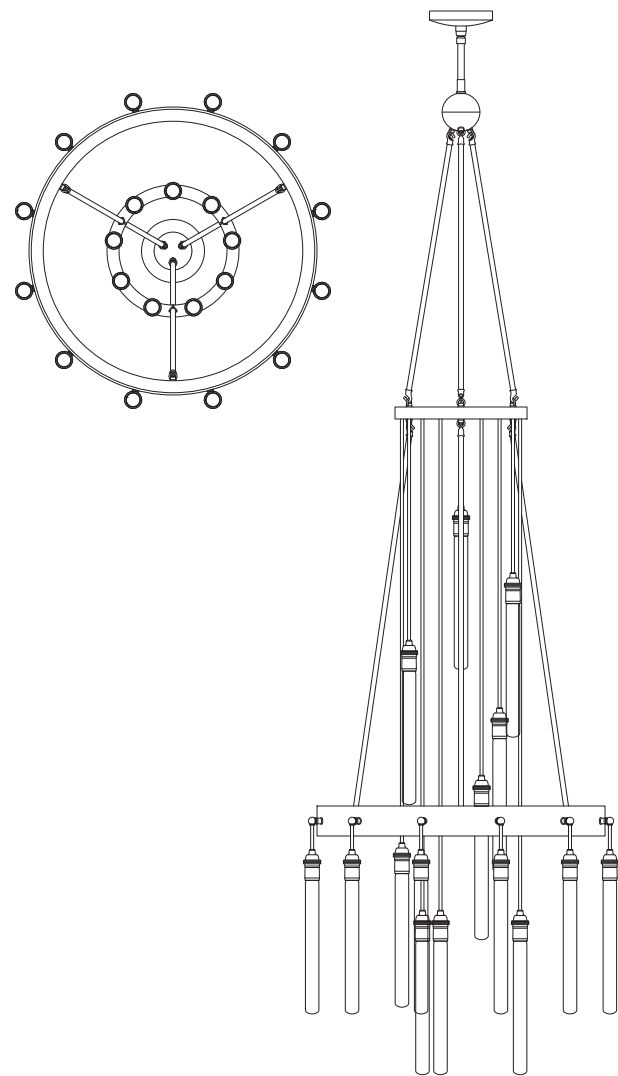

## STARDROP | 19

**Ring:** 19" diameter

**Height:**\* 66½" (3" downrod)

**Socket:** 18 x Medium Base

## STARDROP | 24

**Ring:** 24" diameter

**Height:**\* 77½" (3" downrod)

**Socket:** 21 x Medium Base

## STARDROP | 33

**Ring:** 33" diameter

**Height:**\* 107" (3" downrod)

**Socket:** 21 x Medium Base

## STARDROP | 29

**Ring:** 29" diameter

**Height:**\* 92½" (3" downrod)

**Socket:** 21 x Medium Base