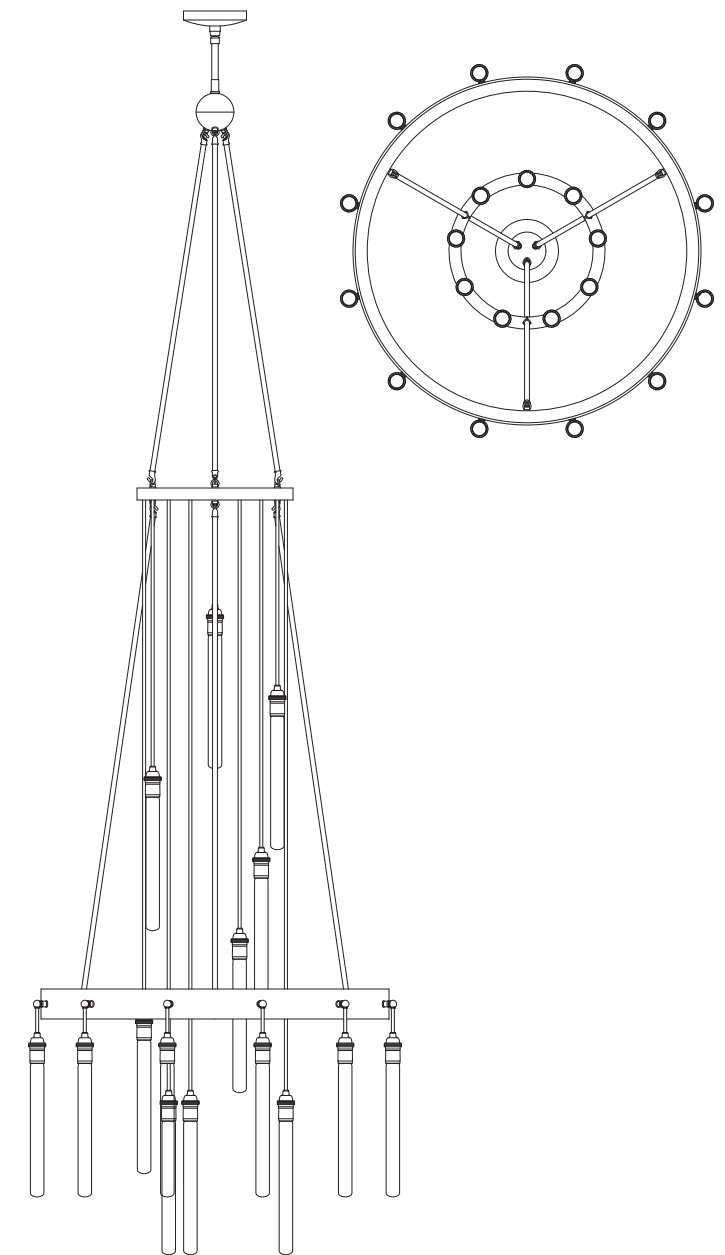

## STARDROP | 19

**Ring:** 19" diameter

**Height:**\* 66½" (3" downrod)

**Socket:** 18 x Medium Base

## STARDROP | 24

**Ring:** 24" diameter

**Height:**\* 77½" (3" downrod)

**Socket:** 21 x Medium Base

## STARDROP | 33

**Ring:** 33" diameter

**Height:**\* 107" (3" downrod)

**Socket:** 21 x Medium Base

## STARDROP | 29

**Ring:** 29" diameter

**Height:**\* 92½" (3" downrod)

**Socket:** 21 x Medium Base