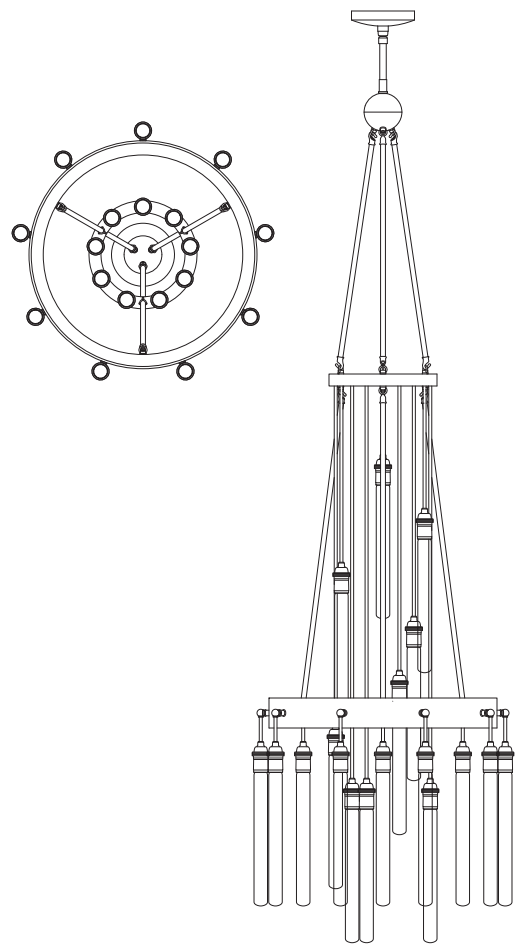

## STARDROP | 19

**Ring:** 19" diameter

**Height:**\* 66½" (3" downrod)

**Socket:** 18 x Medium Base

## STARDROP | 24

**Ring:** 24" diameter

**Height:**\* 77½" (3" downrod)

**Socket:** 21 x Medium Base

## STARDROP | 33

**Ring:** 33" diameter

**Height:**\* 107" (3" downrod)

**Socket:** 21 x Medium Base

## STARDROP | 29

**Ring:** 29" diameter

**Height:**\* 92½" (3" downrod)

**Socket:** 21 x Medium Base